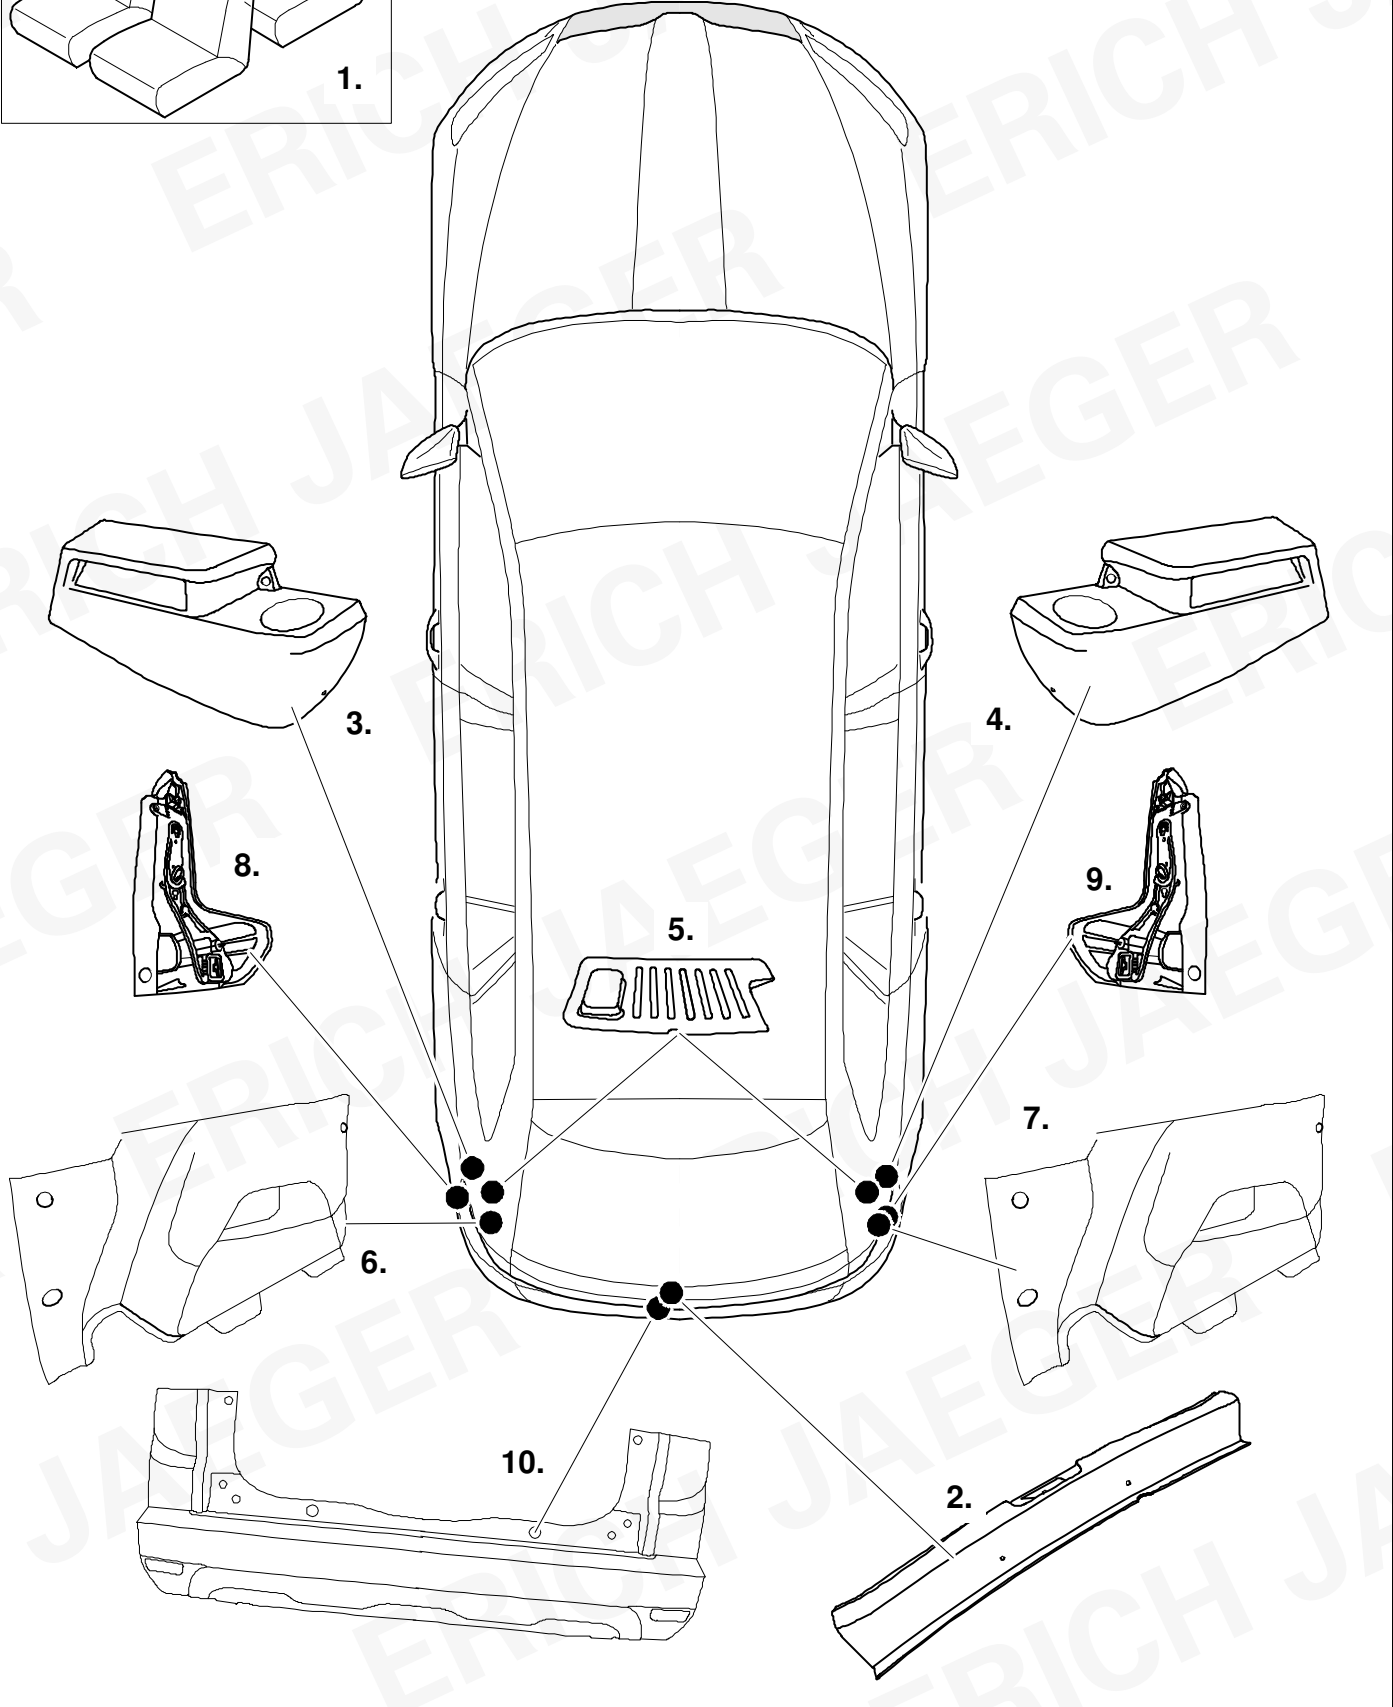

1

Keyless-go

1. 

2.  10 m

3. 

Icons: Eye, SERVICE book, Warning sign

2 REMOVE

3